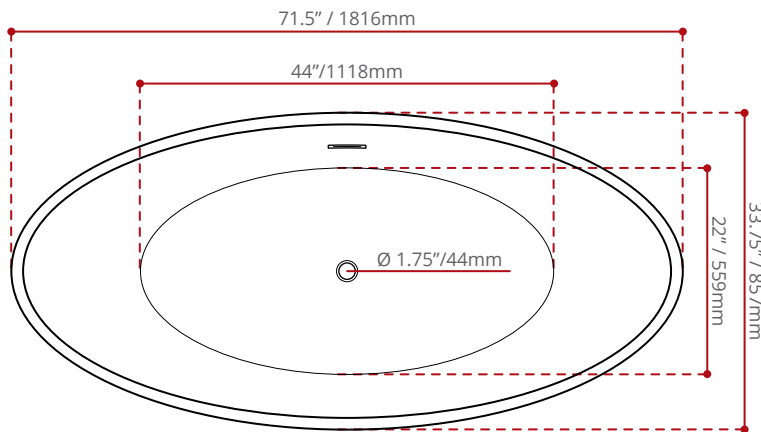

CHARM VA6807BFSWHT

FREESTANDING BATHTUB

ALSO KNOW AS (VA6807FSWHT)

DESCRIPTION:

- Contemporary style.
- High gloss / Crack-resistant acrylic.
- Slotted overflow & pop up drain included.
- Centred drain location.
- Complies with CSA & IAPMO standards.

AVAILABLE OPTIONS:

- Exterior colours.

JETTING OPTIONS:

- Comfort warm system.
- For ease of installation use our Freestanding Faucet and Pump Allaire module -

WATER DEPTH

14.5" / 368mm

CAPACITY

135 gal.
512 litres of water

SHIPPING DIMENSIONS

74 x 36 x 28" / 1880 x 914 x 711mm

NET WEIGHT

50 kg / 110 lbs

GROSS WEIGHT

57 kg / 125 lbs

Measurements may vary \pm 5mm
- Diagram NOT to scale -